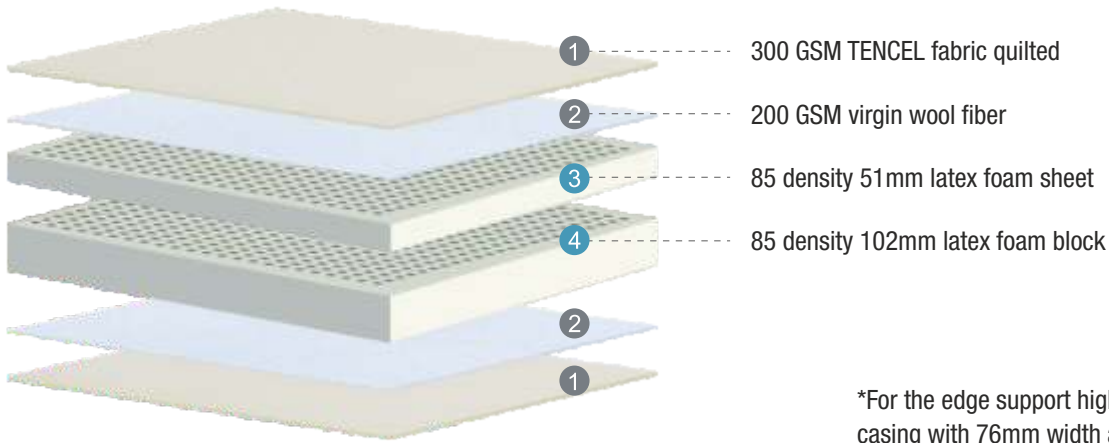

Compliance to California Proposition 65 Law for non-detection of carcinogenic substances.

Latex foam is tested for hazardous emissions and VOC (Volatile organic compounds).

Nature Pure

MATTRESS

*For the edge support high density PU foam casing with 76mm width and 102mm height.