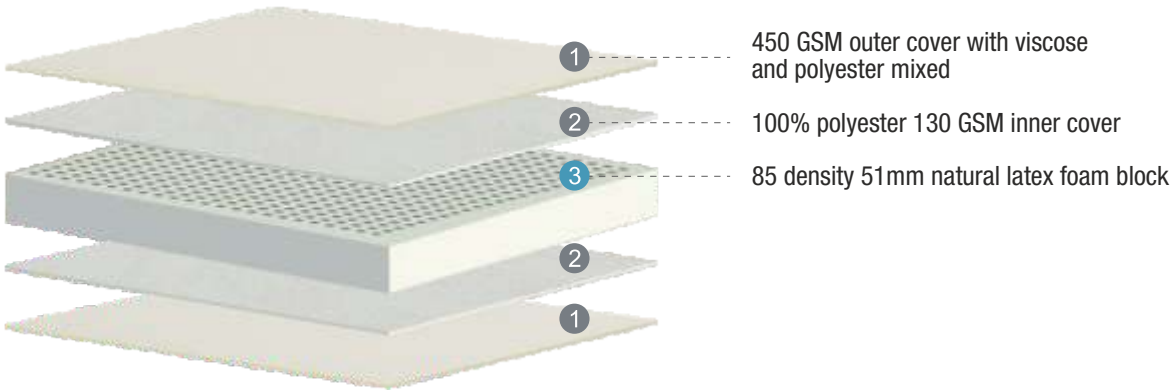

Size	Dimensions (in mm)	Weight (Kg)
TXL	914(W) x 1981(L) x 203(H) (36 x 78 x 6)	Net - 23
		Gross - 24

Delhi

Kirti Nagar ☎ +91-9650495226
☎ 011-25101700 / 011-25101800
MG Road ☎ +91-8448789888
☎ 011-26503344 / 011-26503345

Mumbai

☎ +91-9004574053

Bengaluru

☎ +91-9900984969
☎ 080-42191111 / 080-42192222

Dubai

☎ +971 54 440 2550
☎ +971 43466745

A Brand of Recliners India Pvt. Ltd.
www.feelgoodsleepsystems.com
Toll Free : 1800-121-189-189