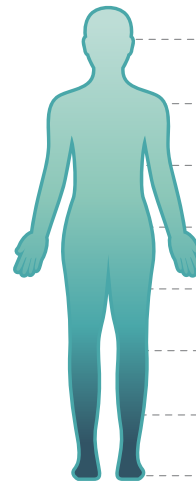

ESSENCE
ADJUSTABLE BED

The Essence adjustable base delivers indispensable comfort and luxury with those features most desired in an adjustable base. The Essence features convenient head up and foot up adjustability and its minimal design is clean and modern to complement any style of home while providing essential comfort and relaxation. Features include a Wireless Remote, One Touch Flat Position, and Zero G Position.

- Reduce Snoring
- Reduce Back Pain
- Reduce Acid Reflux
- Improve Circulation
- Recover Faster
- Improve Breathing
- Reduce Swelling
- Sleep Better

Wireless Remote

Head & Foot Controls

One touch Flat Position

Zero G

Black Metal 6+3 Legs

Zero Standby Power System

Power Outage Protection

Silent Drive Motors

Headboard Brackets

- HEAD** ▲ Lifts the HEAD section of the base
- HEAD** ▼ Lowers the HEAD section of the base
- FOOT** ▲ Lifts the FOOT section of the base
- FOOT** ▼ Lowers the FOOT section of the base
- FLAT** One touch FLAT position
- ZERO G** One touch Zero G position

Size	Dimensions (in mm)	Weight (Kg)
TXL	914(W) x 1981(L) x 279(H) (36 x 78 x 11)	Net - 46
		Gross - 52
Queen	1524(W) x 1981(L) x 279(H) (60 x 78 x 11)	Net - 59
		Gross - 65

Weight bearing capacity = 295 Kg