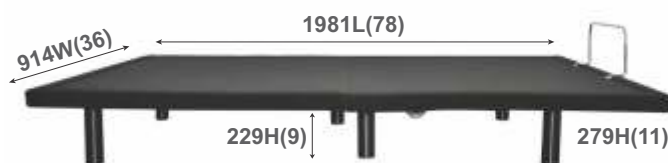

Zero G

Black Metal 6+3 Legs

Zero Standby Power System

Power Outage Protection

Silent Drive Motors

Headboard Brackets

- HEAD** ▲ Lifts the HEAD section of the base
- HEAD** ▼ Lowers the HEAD section of the base
- FOOT** ▲ Lifts the FOOT section of the base
- FOOT** ▼ Lowers the FOOT section of the base
- FLAT** One touch FLAT position
- ZERO G** One touch Zero G position

Size	Dimensions (in mm)	Weight (Kg)
TXL	914(W) x 1981(L) x 279(H) (36 x 78 x 11)	Net - 46
		Gross - 52
Queen	1524(W) x 1981(L) x 279(H) (60 x 78 x 11)	Net - 59
		Gross - 65

Weight bearing capacity = 295 Kg