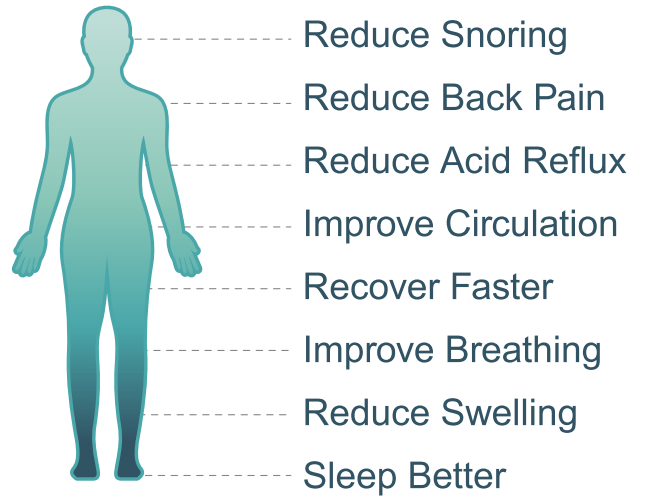

**CONTOUR ELITE**  
ADJUSTABLE BED

The Contour Elite Adjustable Bed Base has an extensive list of features that uses proprietary Extension Deck Technology to actively optimize the shape of the mattress and relieve compression when in an elevated position. This fully equipped base include features like built-in Massage Therapy, Auto Head Tilt, Under Bed Lighting and two programmable position option. This one-of-a-kind foundation provides ergonomically correct support that evenly distributes pressure, relieving joint and muscle pain.

- Reduce Snoring
- Reduce Back Pain
- Reduce Acid Reflux
- Improve Circulation
- Recover Faster
- Improve Breathing
- Reduce Swelling
- Sleep Better

- Wireless Remote
- Head & Foot Controls
- One touch Flat Position
- Zero Clearance
- Zero G
- 2 Programmable Position
- Wall Saver
- Massage
- Auto Head Tilt
- Dual USB Ports
- Extension Deck
- Zero Standby Power System
- Power Outage Protection
- Silent Drive Motors
- Under Bed Lighting
- Interchangeable Leg Options
- Bluetooth Capability

**10 MIN** The light on the top of the remote indicates a 10, 20 or 30 minute timer setting.\* Press a fourth time to turn all massage off.

**+ HEAD** Helps increase the intensity of massage on the head section.