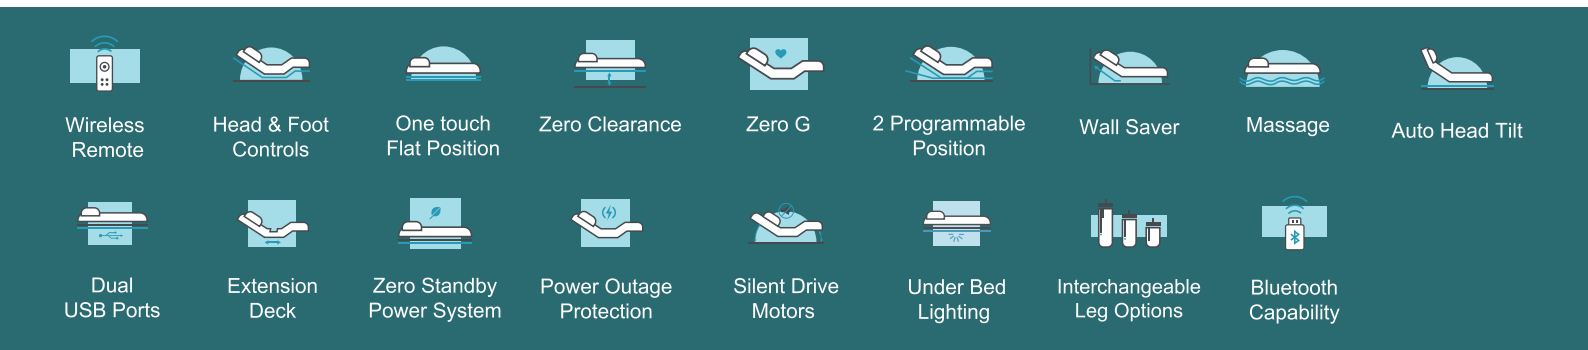

**CONTOUR ELITE**  
ADJUSTABLE BED

The Contour Elite Adjustable Bed Base has an extensive list of features that uses proprietary Extension Deck Technology to actively optimize the shape of the mattress and relieve compression when in an elevated position. This fully equipped base include features like built-in Massage Therapy, Auto Head Tilt, Under Bed Lighting and two programmable position option. This one-of-a-kind foundation provides ergonomically correct support that evenly distributes pressure, relieving joint and muscle pain.

- Reduce Snoring
- Reduce Back Pain
- Reduce Acid Reflux
- Improve Circulation
- Recover Faster
- Improve Breathing
- Reduce Swelling
- Sleep Better

- Wireless Remote
- Head & Foot Controls
- One touch Flat Position
- Zero Clearance
- Zero G
- 2 Programmable Position
- Wall Saver
- Massage
- Auto Head Tilt
- Dual USB Ports
- Extension Deck
- Zero Standby Power System
- Power Outage Protection
- Silent Drive Motors
- Under Bed Lighting
- Interchangeable Leg Options
- Bluetooth Capability

**10 MIN** The light on the top of the remote indicates a 10, 20 or 30 minute timer setting.\* Press a fourth time to turn all massage off.

**+ HEAD** Helps increase the intensity of massage on the head section.

**HEAD** Helps reduce the intensity of massage on the head section.

**TIMER/ ALL OFF** The timer button selects a 10, 20 or 30 minute massage interval. Pressing a fourth time will turn off massage.

The MASSAGE button activates head and foot massage.