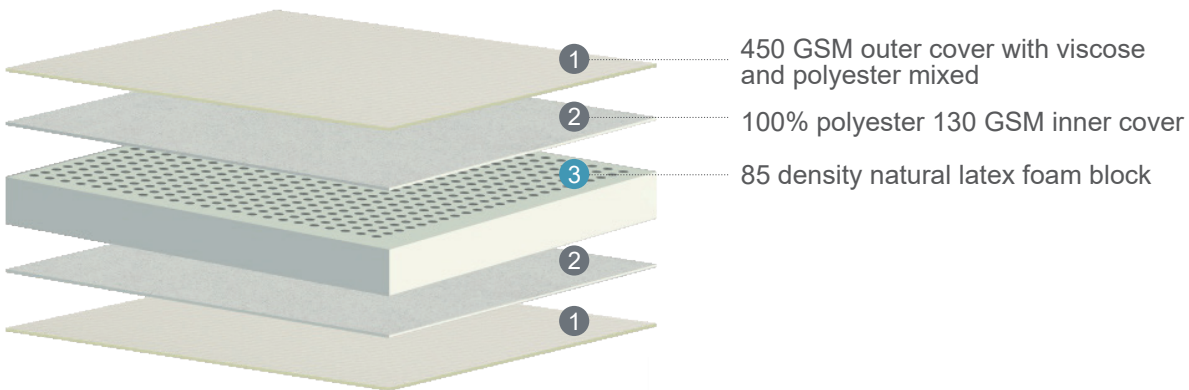

Nature Rest

MATTRESS