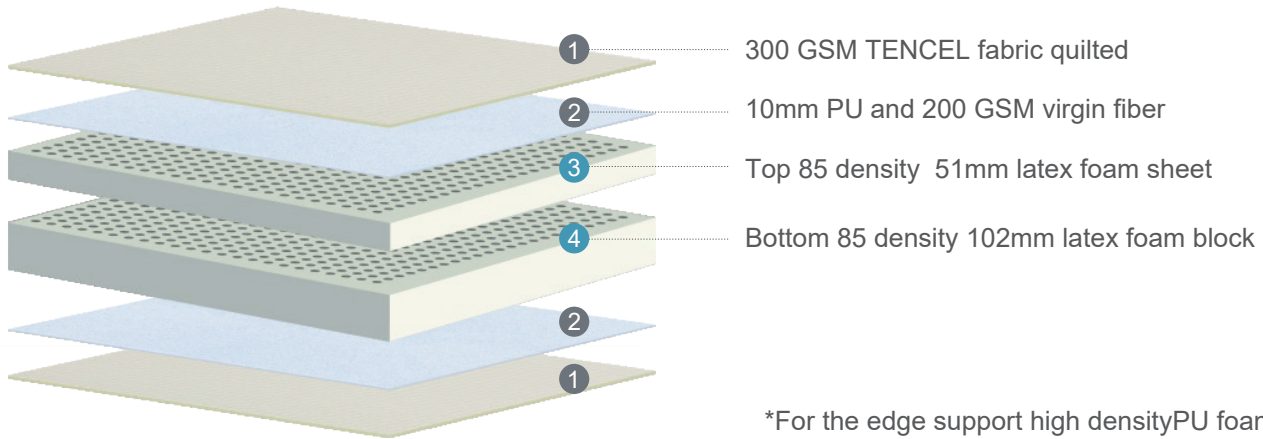

Compliance to California Proposition 65 Law for non-detection of carcinogenic substances.

Latex foam is tested for hazardous emissions and VOC (Volatile organic compounds).

Nature Pure

MATTRESS

*For the edge support high density PU foam casing with 76mm width and 102mm height.